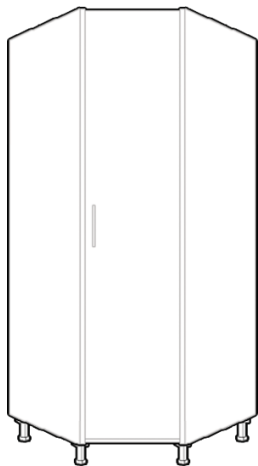

Tall Corner Cabinets

Tall Diagonal 1 Door Corner

Width	Height	Depth
24" - 36"	60" - 86"	12.75" - 23.75"