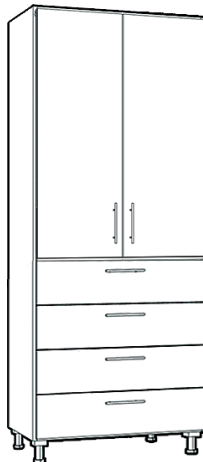

## Seating Height Cabinets

**Base Open Cabinet**

Width	Height	Depth
9" - 36"	17" - 45"	11.5" - 22.5"

**Base 1 Door Cabinet**

Width	Height	Depth
9" - 24"	17" - 45"	11.5" - 22.5"

**Base 2 Door Cabinet**

Width	Height	Depth
24" - 36"	17" - 45"	11.5" - 22.5"

Width	Height	Depth
9" - 24"	60" - 86"	16.75" - 23.75"

**Tall 1 Door 2 Drawer**  
Door stretches on height  
Both Drawer are fixed at 11.148"H

Width	Height	Depth
9" - 24"	60" - 86"	16.75" - 23.75"

**Tall 1 Door 3 Drawer**  
Door stretches on height  
Drawer are all fixed height. Top drawer is 7.366"H, bottom two are 11.148"H

Width	Height	Depth
24" - 36"	60" - 86"	16.75" - 23.75"

**Tall 2 Door 2 Drawer**  
Door stretches on height  
Both Drawer are fixed at 11.148"H

Width	Height	Depth
24" - 36"	60" - 86"	16.75" - 23.75"

**Tall 2 Door 3 Drawer**  
Door stretches on height  
Drawer are all fixed height. Top drawer is 7.366"H, bottom two are 11.148"H

Width	Height	Depth
24" - 36"	60" - 86"	16.75" - 23.75"

**Tall 2 Door 4 Drawer**  
Door stretches on height  
Drawer are all fixed height. All drawers are 7.366"H.

Width	Height	Depth
24" - 36"	60" - 86"	16.75" - 23.75"