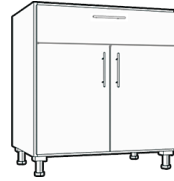

Base 1 Drawer 2 Door

Drawer is fixed at 7.366"H
Door stretches on height

Width	Height	Depth
24" - 36"	24" - 45"	15.5" - 22.5"