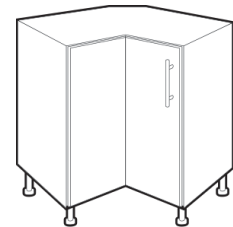

With standard size Pendaflex file system  
Top drawer stretches on height

Width	Height	Depth
16" - 18"	35" - 41"	15.5" - 22.5"

**Base 3 Drawer (2 File)**

With Legal size Pendaflex file system  
Top drawers are 5.778" H

Width	Height	Depth
19" - 21"	31" - 41"	15.5" - 22.5"

**Bin Storage Cabinet**

Comes with 40 bins

Width	Height	Depth
15"	35" - 41"	22.5"

**Trash Cabinet**

Includes 13 Gallon plastic trash  
container

Width	Height	Depth
15"	35" - 41"	22.5"

**Base Corner 2 Door**

Doors Hinge in the middle

Width	Height	Depth
24" - 36"	29" - 45"	11.5" - 22.5"

## Tall Corner Cabinets

Tall Diagonal 1 Door Corner

Width	Height	Depth
24" - 36"	60" - 86"	12.75" - 23.75"

Tall Diagonal Open Corner

Width	Height	Depth
24" - 36"	60" - 86"	12.75" - 23.75"

The drawing is to show the general layout of corners, the dimensions change with each size of cabinet