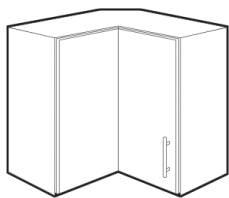

## Upper Corner Cabinets

**Upper Diagonal Corner**  
Door stretches on height

Width	Height	Depth
24" - 36"	12" - 48"	11.5" - 23.75"

**Upper Open Diagonal Corner**

Width	Height	Depth
24" - 36"	12" - 48"	11.5" - 23.75"

The top view drawing are to show the general layout of corners, the dimensions change with each size of cabinet

**Upper 2 Door Corner**  
Door stretches on height

Width	Height	Depth
24" - 36"	12" - 48"	11.5" - 23.75"

**Upper Open Corner**

Width	Height	Depth
24" - 36"	12" - 48"	11.5" - 23.75"

## Seating Height Cabinets

**Base Open Cabinet**

Width	Height	Depth
9" - 36"	17" - 45"	11.5" - 22.5"

**Base 1 Door Cabinet**

Width	Height	Depth
9" - 24"	17" - 45"	11.5" - 22.5"

**Base 2 Door Cabinet**

Width	Height	Depth
24" - 36"	17" - 45"	11.5" - 22.5"