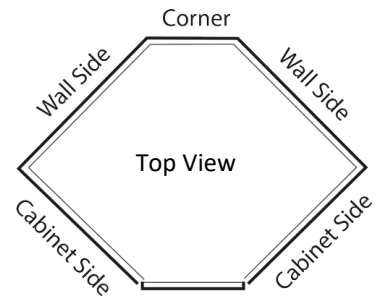

## Tall Corner Cabinets

Tall Diagonal 1 Door Corner

Width	Height	Depth
24" - 36"	60" - 86"	12.75" - 23.75"

Tall Diagonal Open Corner

Width	Height	Depth
24" - 36"	60" - 86"	12.75" - 23.75"

The drawing is to show the general layout of corners, the dimensions change with each size of cabinet