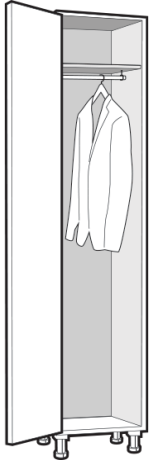

Tall Wardrobe Cabinets

1 Door Wardrobe

Comes with an adjustable rod and shelf

Width	Height	Depth
9" - 24"	60" - 86"	23.75"