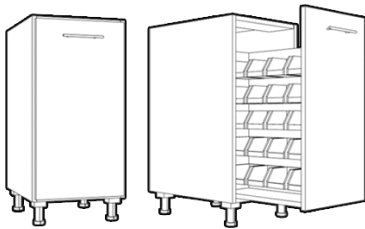

With standard size Pendaflex file system  
Top drawer stretches on height

Width	Height	Depth
16" - 18"	35" - 41"	15.5" - 22.5"

**Base 3 Drawer (2 File)**

With Legal size Pendaflex file system  
Top drawers are 5.778" H

Width	Height	Depth
19" - 21"	31" - 41"	15.5" - 22.5"

**Bin Storage Cabinet**

Comes with 40 bins

Width	Height	Depth
15"	35" - 41"	22.5"

**Trash Cabinet**

Includes 13 Gallon plastic trash  
container

Width	Height	Depth
15"	35" - 41"	22.5"