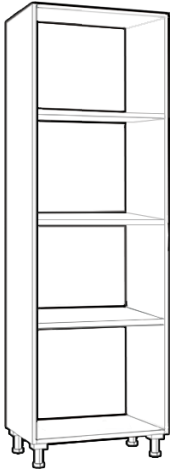

## Workbench Height Base Cabinets

Base Open Cabinet

Width	Height	Depth
9" - 36"	17" - 45"	11.5" - 22.5"

Base 1 Door Cabinet

Width	Height	Depth
9" - 24"	17" - 45"	11.5" - 22.5"

Base 2 Door Cabinet

Width	Height	Depth
24" - 36"	17" - 45"	11.5" - 22.5"

## Seating Height Cabinets

**Base Open Cabinet**

Width	Height	Depth
9" - 36"	17" - 45"	11.5" - 22.5"

**Base 1 Door Cabinet**

Width	Height	Depth
9" - 24"	17" - 45"	11.5" - 22.5"

**Base 2 Door Cabinet**

Width	Height	Depth
24" - 36"	17" - 45"	11.5" - 22.5"

Width	Height	Depth
24" - 36"	60" - 86"	16.75" - 23.75"

**Tall 2 Door 4 Drawer**  
Door stretches on height  
Drawer are all fixed height. All drawers are 7.366"H.

Width	Height	Depth
24" - 36"	60" - 86"	16.75" - 23.75"

## Tall Cabinets

Tall Open Cabinet

Width	Height	Depth
9" - 36"	60" - 86"	12.75" - 29.75"