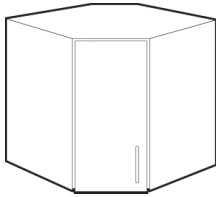

## Upper Cabinets

**Upper 1 Door Cabinet**  
Door stretches on height

Width	Height	Depth
9" - 24"	12" - 48"	11.5" - 23.75"

**Upper 2 Door Cabinet**  
Door stretches on height

Width	Height	Depth
24" - 36"	12" - 48"	11.5" - 23.75"

**Upper Open Cabinet**

Width	Height	Depth
9" - 36"	12" - 48"	11.5" - 23.75"

## Upper Corner Cabinets

**Upper Diagonal Corner**  
Door stretches on height

Width	Height	Depth
24" - 36"	12" - 48"	11.5" - 23.75"

**Upper Open Diagonal Corner**

Width	Height	Depth
24" - 36"	12" - 48"	11.5" - 23.75"

## Seating Height Cabinets

**Base Open Cabinet**

Width	Height	Depth
9" - 36"	17" - 45"	11.5" - 22.5"

**Base 1 Door Cabinet**

Width	Height	Depth
9" - 24"	17" - 45"	11.5" - 22.5"

**Base 2 Door Cabinet**

Width	Height	Depth
24" - 36"	17" - 45"	11.5" - 22.5"