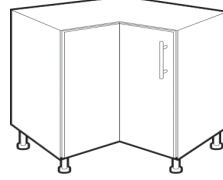

Base Corner 2 Door

Doors Hinge in the middle

Width	Height	Depth
24" - 36"	29" - 45"	11.5" - 22.5"