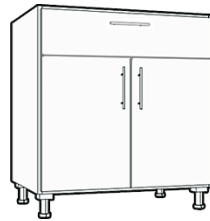

Base 1 Drawer 2 Door

Drawer is fixed at 7.366"H
Door stretches on height

Width	Height	Depth
24" - 36"	24" - 45"	15.5" - 22.5"