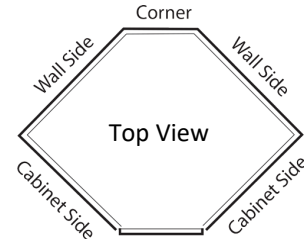

## Upper Corner Cabinets

**Upper Diagonal Corner**  
Door stretches on height

Width	Height	Depth
24" - 36"	12" - 48"	11.5" - 23.75"

**Upper Open Diagonal Corner**

Width	Height	Depth
24" - 36"	12" - 48"	11.5" - 23.75"

The top view drawing are to show the general layout of corners, the dimensions change with each size of cabinet

**Upper 2 Door Corner**  
Door stretches on height

Width	Height	Depth
24" - 36"	12" - 48"	11.5" - 23.75"

**Upper Open Corner**

Width	Height	Depth
24" - 36"	12" - 48"	11.5" - 23.75"