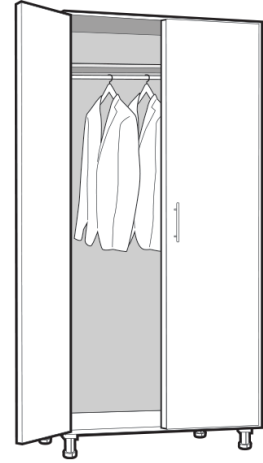

## Seating Height Cabinets

**Base Open Cabinet**

Width	Height	Depth
9" - 36"	17" - 45"	11.5" - 22.5"

**Base 1 Door Cabinet**

Width	Height	Depth
9" - 24"	17" - 45"	11.5" - 22.5"

**Base 2 Door Cabinet**

Width	Height	Depth
24" - 36"	17" - 45"	11.5" - 22.5"

## Tall Cabinets

Tall Open Cabinet

Width	Height	Depth
9" - 36"	60" - 86"	12.75" - 29.75"

### 1 Door Wardrobe

Comes with an adjustable rod and shelf

Width	Height	Depth
9" - 24"	60" - 86"	23.75"

### 1 Door 1 Drawer Wardrobe

Comes with an adjustable rod and shelf. Door stretches on height and Drawer is fixed at 11.148"H

Width	Height	Depth
9" - 24"	60" - 86"	23.75"