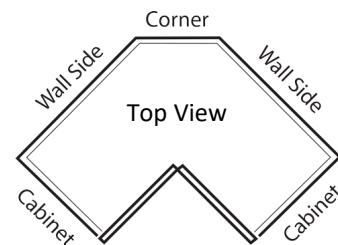

## Upper Corner Cabinets

**Upper Diagonal Corner**  
Door stretches on height

Width	Height	Depth
24" - 36"	12" - 48"	11.5" - 23.75"

**Upper Open Diagonal Corner**

Width	Height	Depth
24" - 36"	12" - 48"	11.5" - 23.75"

The top view drawing are to show the general layout of corners, the dimensions change with each size of cabinet

**Upper 2 Door Corner**  
Door stretches on height

Width	Height	Depth
24" - 36"	12" - 48"	11.5" - 23.75"

**Upper Open Corner**

Width	Height	Depth
24" - 36"	12" - 48"	11.5" - 23.75"