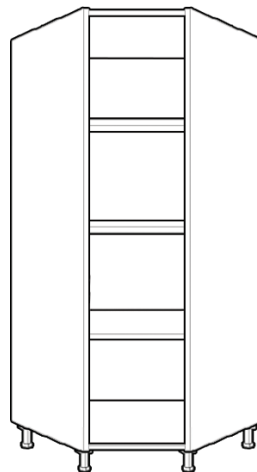

Width	Height	Depth
9" - 36"	35" - 50"	15.5" - 22.5"

**Tall 2 Door 5 Drawer**  
Door stretches on height  
Drawer are all fixed height. Top two drawers are 3.585"H, bottom three are 7.366"H

Width	Height	Depth
24" - 36"	60" - 86"	16.75" - 23.75"

## Tall Cabinets

Tall Open Cabinet

Width	Height	Depth
9" - 36"	60" - 86"	12.75" - 29.75"

## Tall Corner Cabinets

Tall Diagonal 1 Door Corner

Width	Height	Depth
24" - 36"	60" - 86"	12.75" - 23.75"

Tall Diagonal Open Corner

Width	Height	Depth
24" - 36"	60" - 86"	12.75" - 23.75"

The drawing is to show the general layout of corners, the dimensions change with each size of cabinet