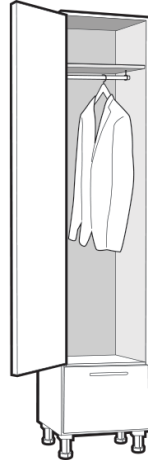

1 Door 1 Drawer Wardrobe

Comes with an adjustable rod and shelf. Door stretches on height and Drawer is fixed at 11.148"H

Width	Height	Depth
9" - 24"	60" - 86"	23.75"