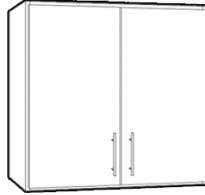

## Upper Cabinets

**Upper 1 Door Cabinet**  
Door stretches on height

Width	Height	Depth
9" - 24"	12" - 48"	11.5" - 23.75"

**Upper 2 Door Cabinet**  
Door stretches on height

Width	Height	Depth
24" - 36"	12" - 48"	11.5" - 23.75"

**Upper Open Cabinet**

Width	Height	Depth
9" - 36"	12" - 48"	11.5" - 23.75"

## Seating Height Cabinets

**Base Open Cabinet**

Width	Height	Depth
9" - 36"	17" - 45"	11.5" - 22.5"

**Base 1 Door Cabinet**

Width	Height	Depth
9" - 24"	17" - 45"	11.5" - 22.5"

**Base 2 Door Cabinet**

Width	Height	Depth
24" - 36"	17" - 45"	11.5" - 22.5"

**Base 1 Drawer Cabinet**

Drawer stretches on height

Width	Height	Depth
9" - 36"	12" - 19"	15.5" - 22.5"

**Base 2 Drawer Cabinet**

Both drawers stretch on height

Width	Height	Depth
9" - 36"	14" - 32"	15.5" - 22.5"