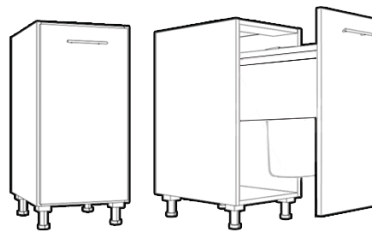

With standard size Pendaflex file system  
Top drawer stretches on height

Width	Height	Depth
16" - 18"	35" - 41"	15.5" - 22.5"

**Base 3 Drawer (2 File)**

With Legal size Pendaflex file system  
Top drawers are 5.778" H

Width	Height	Depth
19" - 21"	31" - 41"	15.5" - 22.5"

**Bin Storage Cabinet**

Comes with 40 bins

Width	Height	Depth
15"	35" - 41"	22.5"

**Trash Cabinet**

Includes 13 Gallon plastic trash  
container

Width	Height	Depth
15"	35" - 41"	22.5"