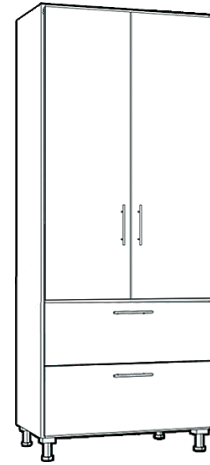

Width	Height	Depth
9" - 24"	60" - 86"	16.75" - 23.75"

**Tall 1 Door 2 Drawer**  
Door stretches on height  
Both Drawer are fixed at 11.148"H

Width	Height	Depth
9" - 24"	60" - 86"	16.75" - 23.75"

**Tall 1 Door 3 Drawer**  
Door stretches on height  
Drawer are all fixed height. Top drawer is 7.366"H, bottom two are 11.148"H

**Tall 1 Door 5 Drawer**  
Door stretches on height  
Drawer are all fixed height. Top two drawers are 3.585"H, bottom three are 7.366"H

Width	Height	Depth
9" - 24"	60" - 86"	16.75" - 23.75"

## Tall Cabinets

**Tall 2 Door Cabinet**  
Door stretches on height

Width	Height	Depth
24" - 36"	60" - 86"	12.75" - 23.75"

**Tall 2 Door 1 Drawer**  
Door stretches on height  
Drawer is fixed at 11.148"H

Width	Height	Depth
24" - 36"	60" - 86"	16.75" - 23.75"

**Tall 2 Door 2 Drawer**  
Door stretches on height  
Both Drawer are fixed at 11.148"H

Width	Height	Depth
24" - 36"	60" - 86"	16.75" - 23.75"

**Tall 2 Door 3 Drawer**  
Door stretches on height  
Drawer are all fixed height. Top drawer is 7.366"H, bottom two are 11.148"H