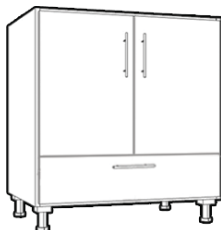

Base 2 Door 1 Drawer

Doors stretch on height
Drawer is fixed at 7.366"H

Width	Height	Depth
24" - 36"	24" - 45"	15.5" - 22.5"