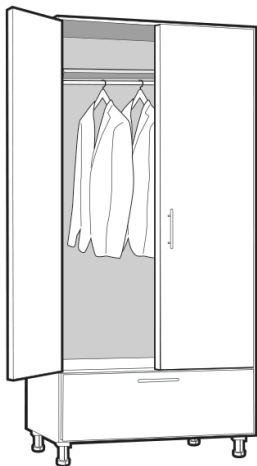

## Tall Cabinets

Tall Open Cabinet

Width	Height	Depth
9" - 36"	60" - 86"	12.75" - 29.75"

### 1 Door Wardrobe

Comes with an adjustable rod and shelf

Width	Height	Depth
9" - 24"	60" - 86"	23.75"

### 1 Door 1 Drawer Wardrobe

Comes with an adjustable rod and shelf. Door stretches on height and Drawer is fixed at 11.148"H

Width	Height	Depth
9" - 24"	60" - 86"	23.75"

### 2 Door Wardrobe

Comes with an adjustable rod and shelf

Width	Height	Depth
24" - 36"	60" - 86"	23.75"