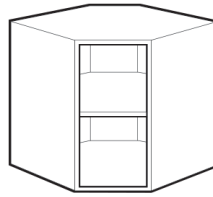

## Upper Cabinets

**Upper 1 Door Cabinet**  
Door stretches on height

Width	Height	Depth
9" - 24"	12" - 48"	11.5" - 23.75"

**Upper 2 Door Cabinet**  
Door stretches on height

Width	Height	Depth
24" - 36"	12" - 48"	11.5" - 23.75"

**Upper Open Cabinet**

Width	Height	Depth
9" - 36"	12" - 48"	11.5" - 23.75"

## Upper Corner Cabinets

**Upper Diagonal Corner**  
Door stretches on height

Width	Height	Depth
24" - 36"	12" - 48"	11.5" - 23.75"

**Upper Open Diagonal Corner**

Width	Height	Depth
24" - 36"	12" - 48"	11.5" - 23.75"

The top view drawing are to show the general layout of corners, the dimensions change with each size of cabinet

**Upper 2 Door Corner**  
Door stretches on height

Width	Height	Depth
24" - 36"	12" - 48"	11.5" - 23.75"